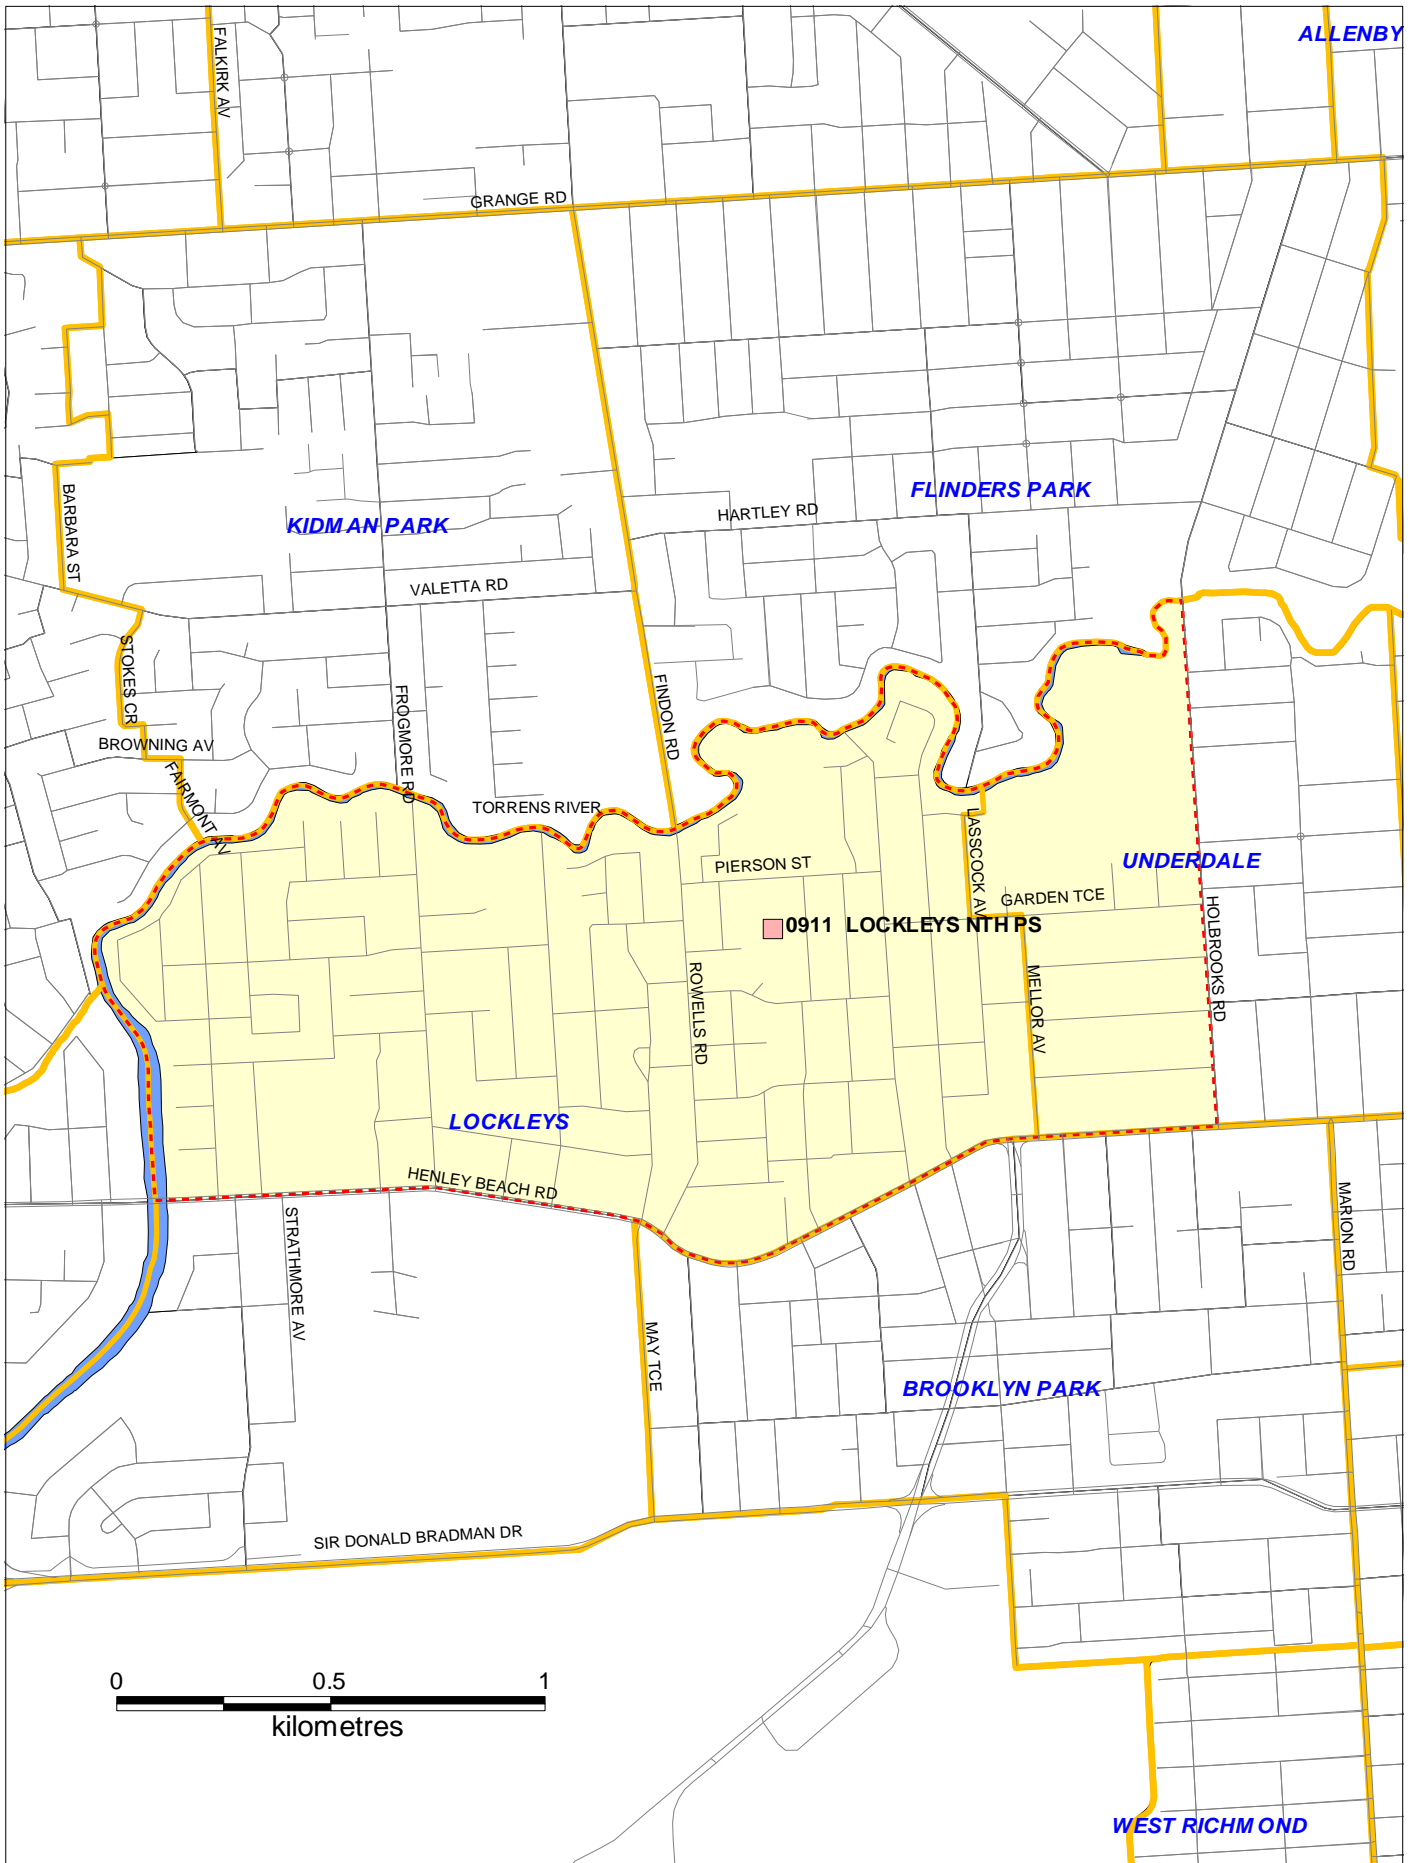

0911 Lockleys Nth PS Zone

PS	Railway	Suburb	Zone
